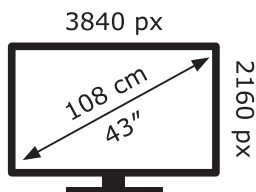

ENERG

LG Electronics

43UQ751COLF

54 kWh/1000h

ABCDEF**G**

HDR

80 kWh/1000h

2019/2013